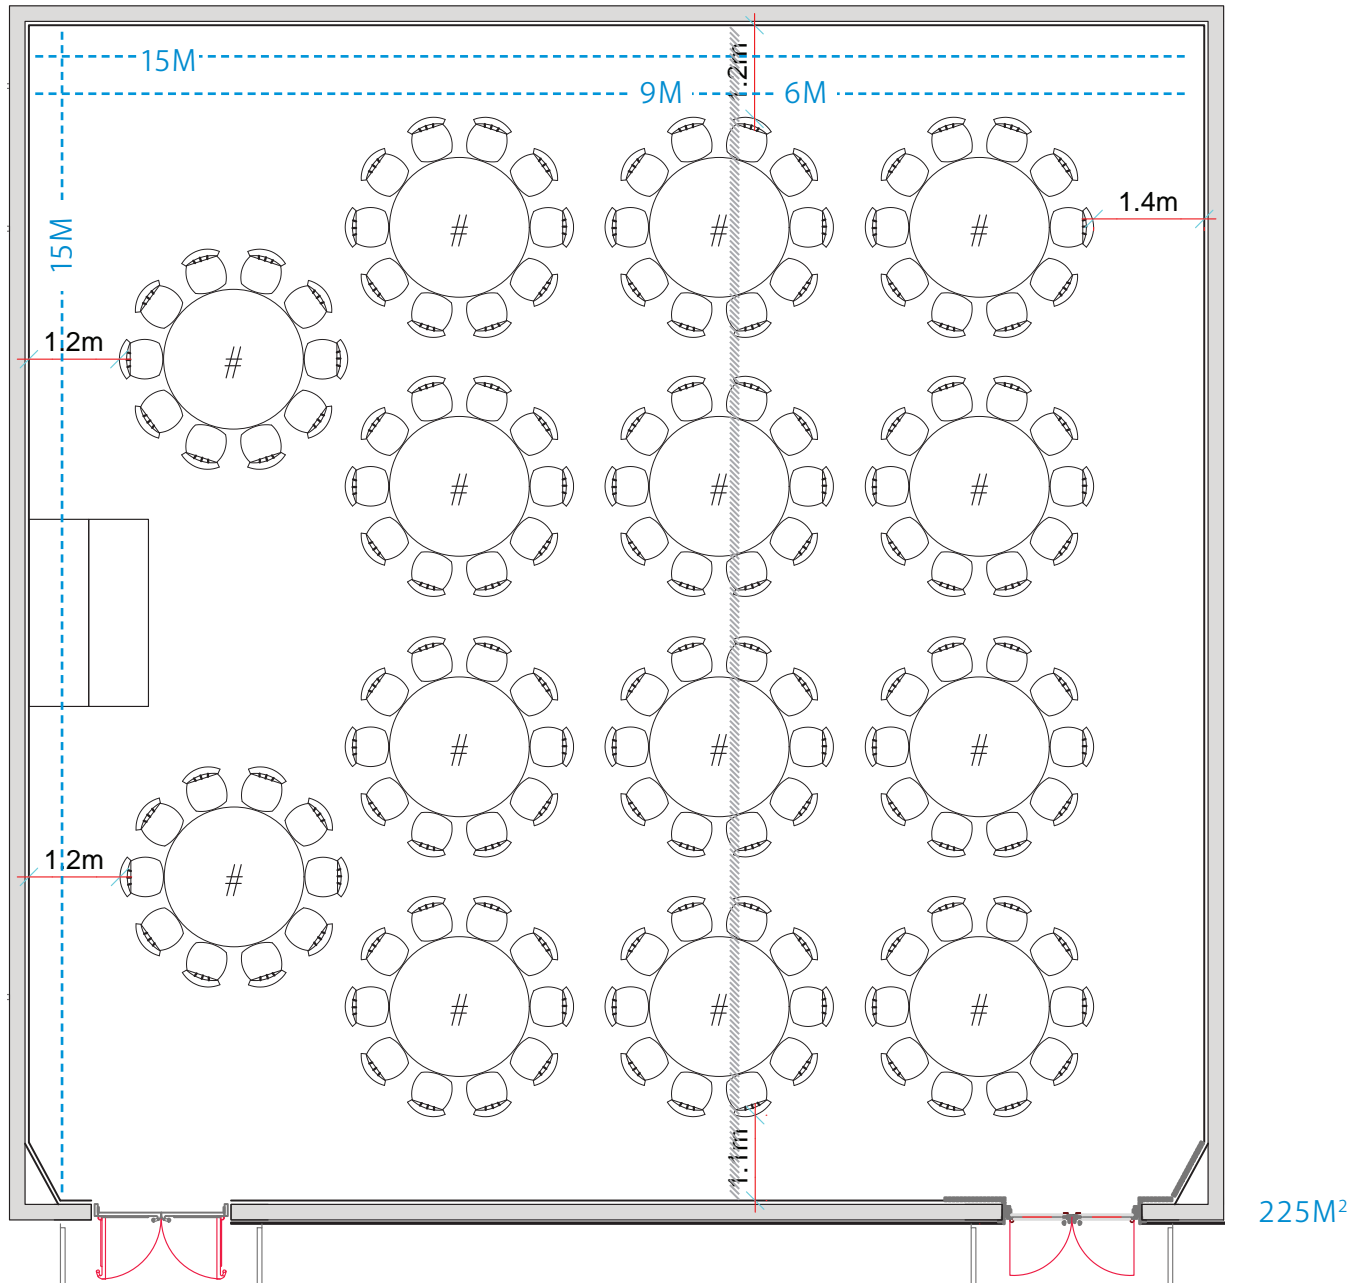

**CHRISTCHURCH TOWN HALL
VICTORIA ROOM - PROPOSED**

**CHRISTCHURCH TOWN HALL
VICTORIA ROOM - HISTORIC**

THEATRE 240

CLASSROOM 120

BANQUET 140

CHRISTCHURCH TOWN HALL
VICTORIA ROOM

CHRISTCHURCH
TOWN HALL

vbase