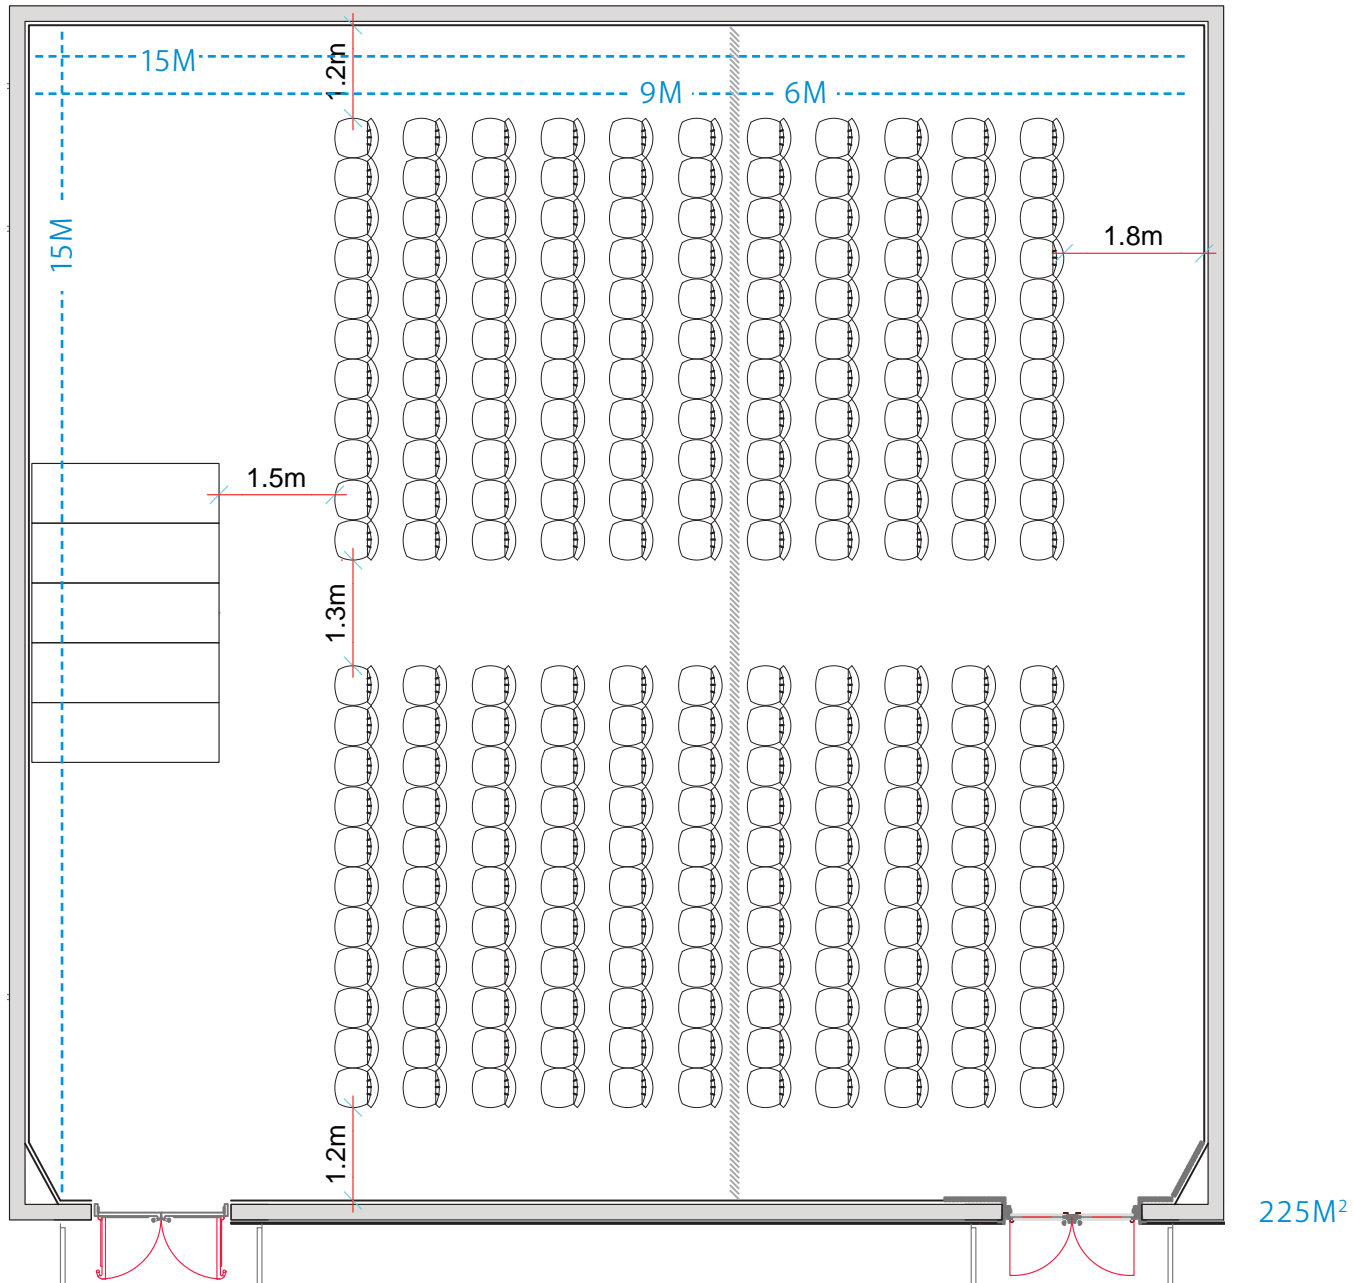

**CHRISTCHURCH TOWN HALL
VICTORIA ROOM - PROPOSED**

**CHRISTCHURCH TOWN HALL
VICTORIA ROOM - HISTORIC**

THEATRE 240

CLASSROOM 120

BANQUET 140

CHRISTCHURCH TOWN HALL
VICTORIA ROOM

CHRISTCHURCH
TOWN HALL

vbase