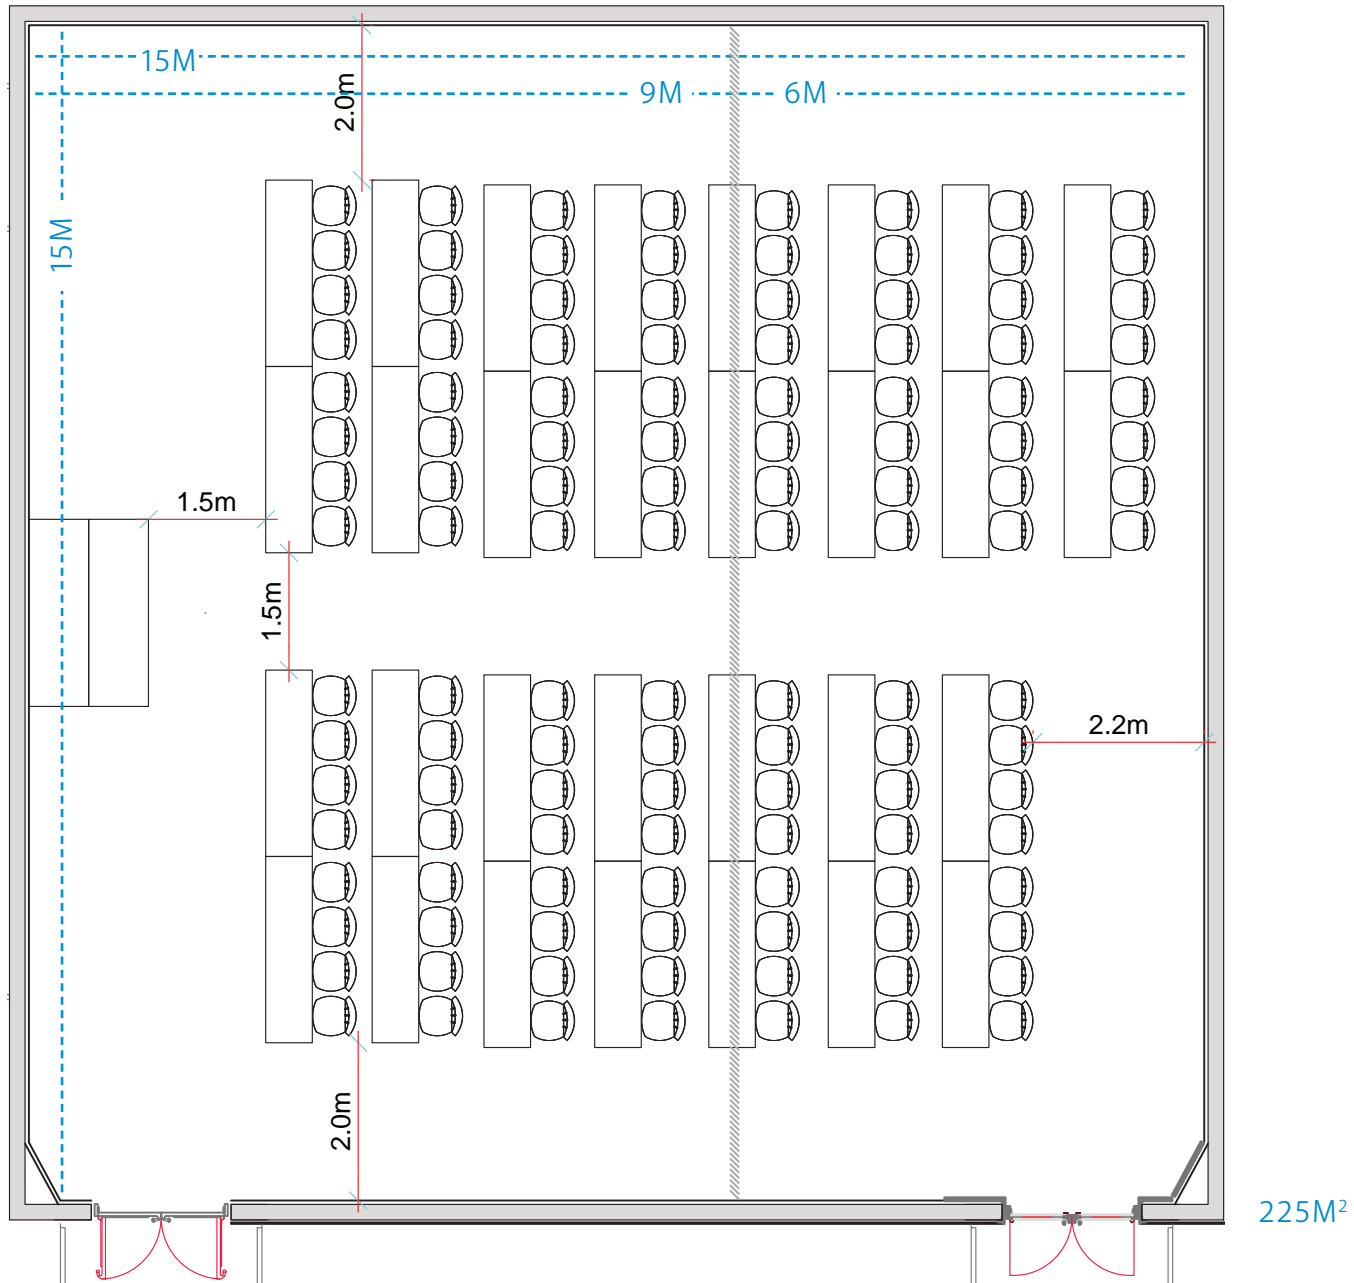

**CHRISTCHURCH TOWN HALL
VICTORIA ROOM - PROPOSED**

**CHRISTCHURCH TOWN HALL
VICTORIA ROOM - HISTORIC**

THEATRE 240

CLASSROOM 120

BANQUET 140

CHRISTCHURCH TOWN HALL
VICTORIA ROOM

CHRISTCHURCH
TOWN HALL

vbase