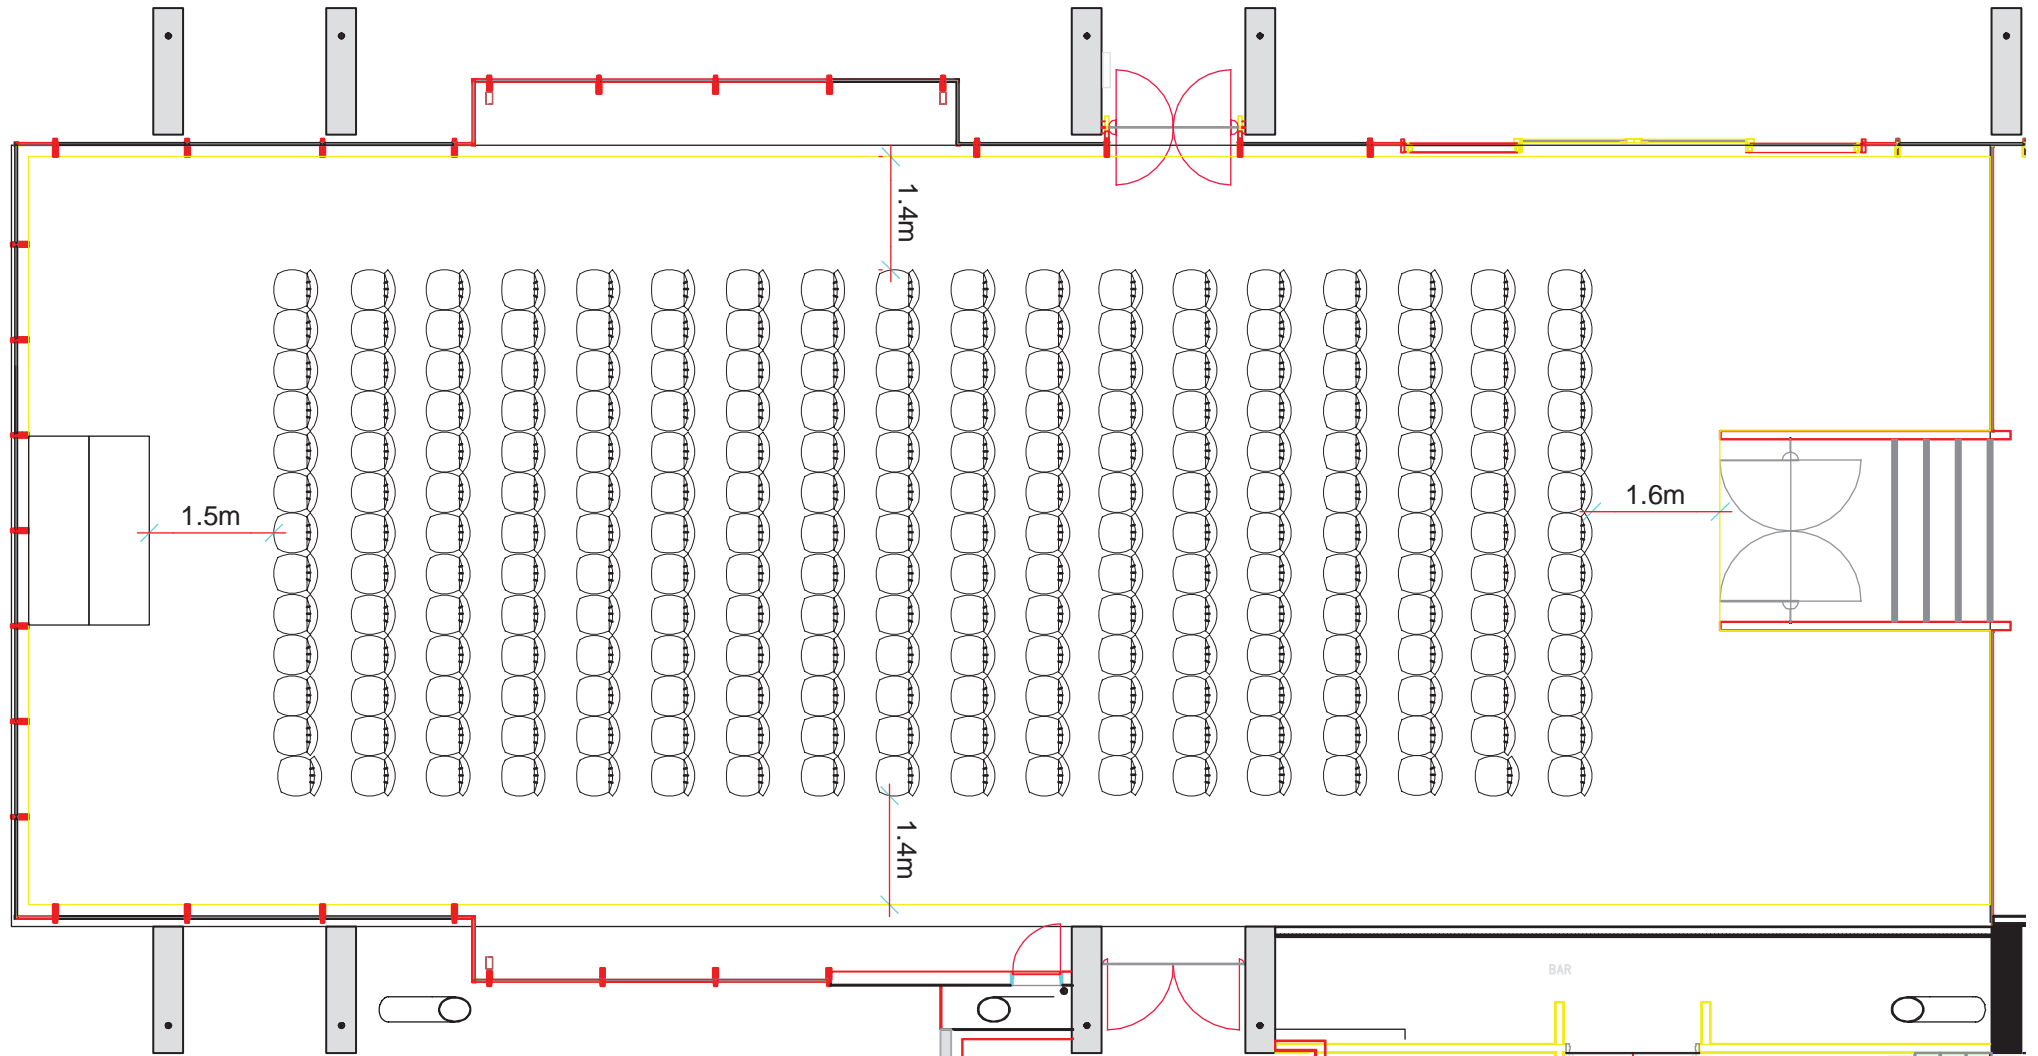

**CHRISTCHURCH TOWN HALL
AVON ROOM - ARTIST IMPRESSION**

THEATRE 230

CHRISTCHURCH TOWN HALL
AVON ROOM

CLASSROOM 110

BANQUET 120

CHRISTCHURCH TOWN HALL
AVON ROOM