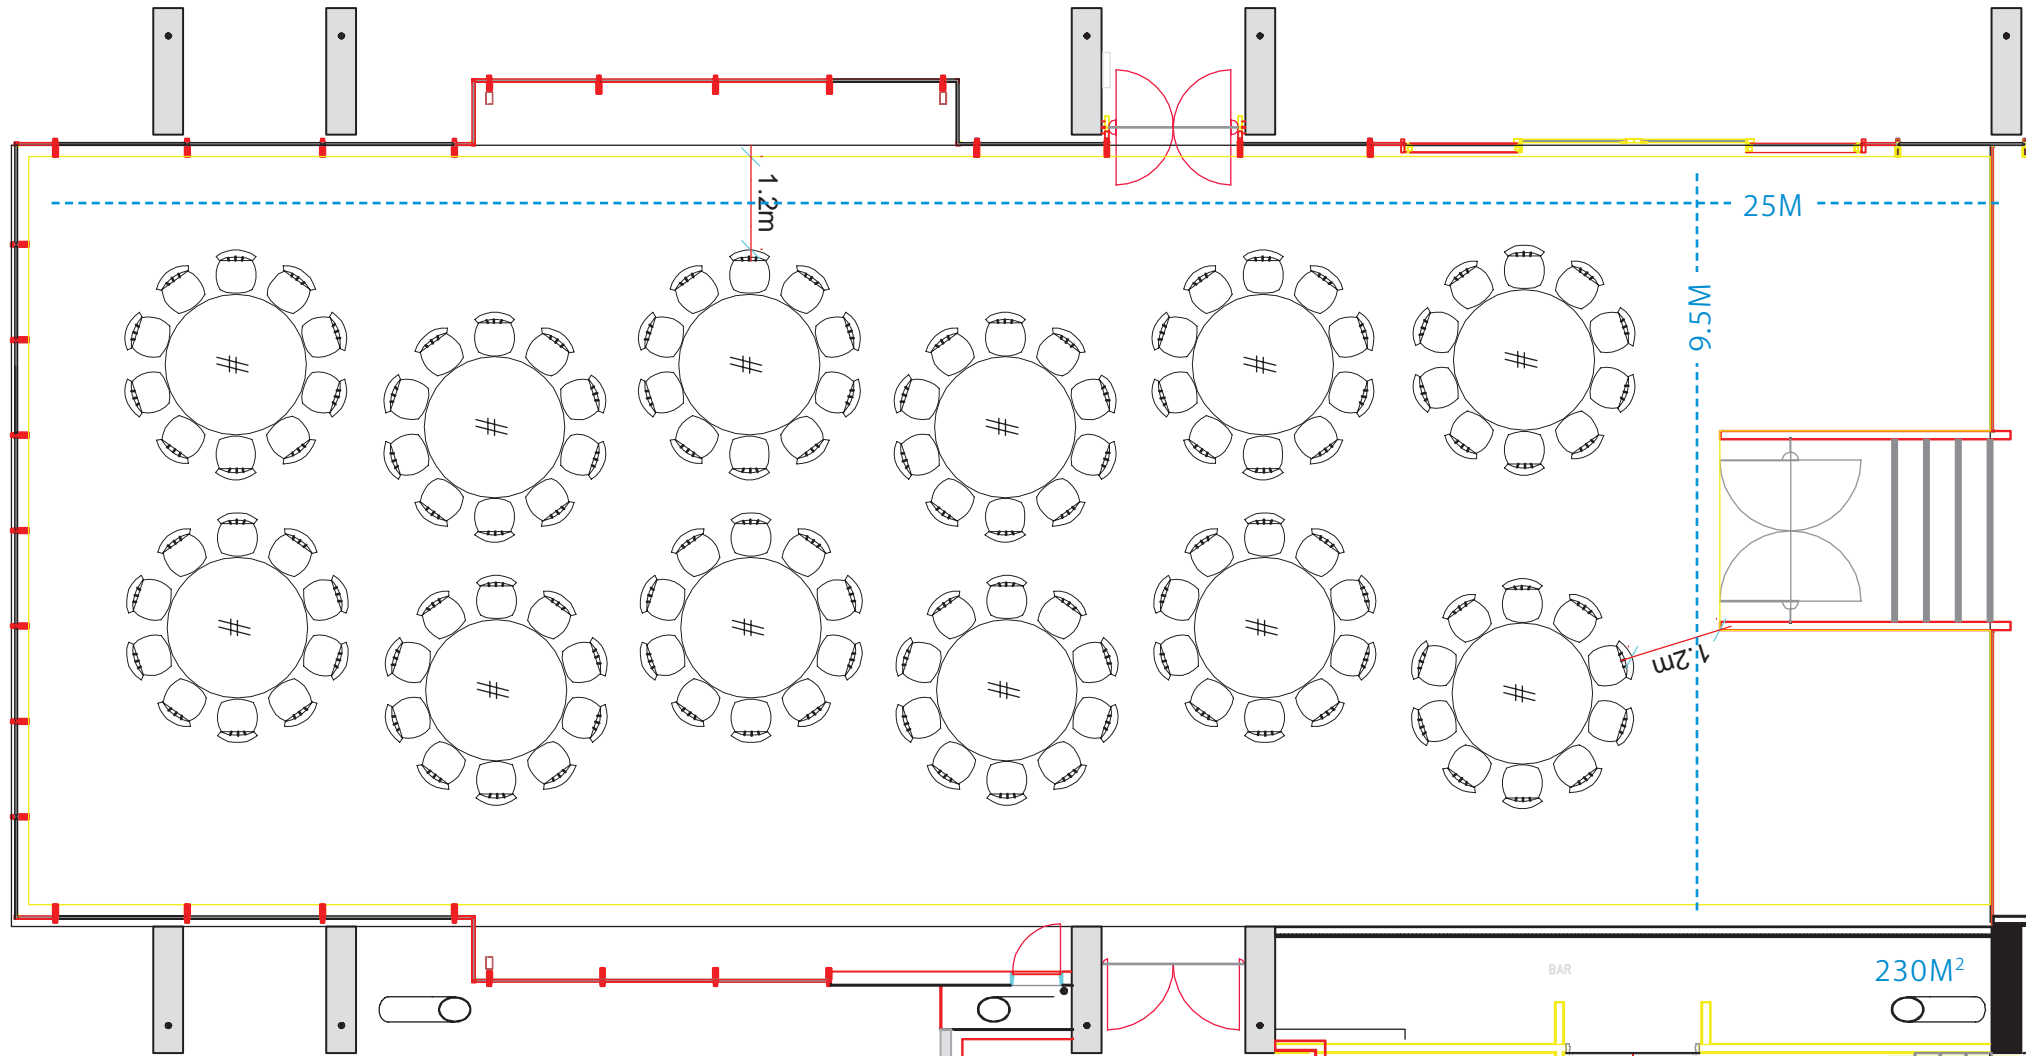

**CHRISTCHURCH TOWN HALL
AVON ROOM - ARTIST IMPRESSION**

THEATRE 230

CHRISTCHURCH TOWN HALL
AVON ROOM

CLASSROOM 110

BANQUET 120

CHRISTCHURCH TOWN HALL
AVON ROOM